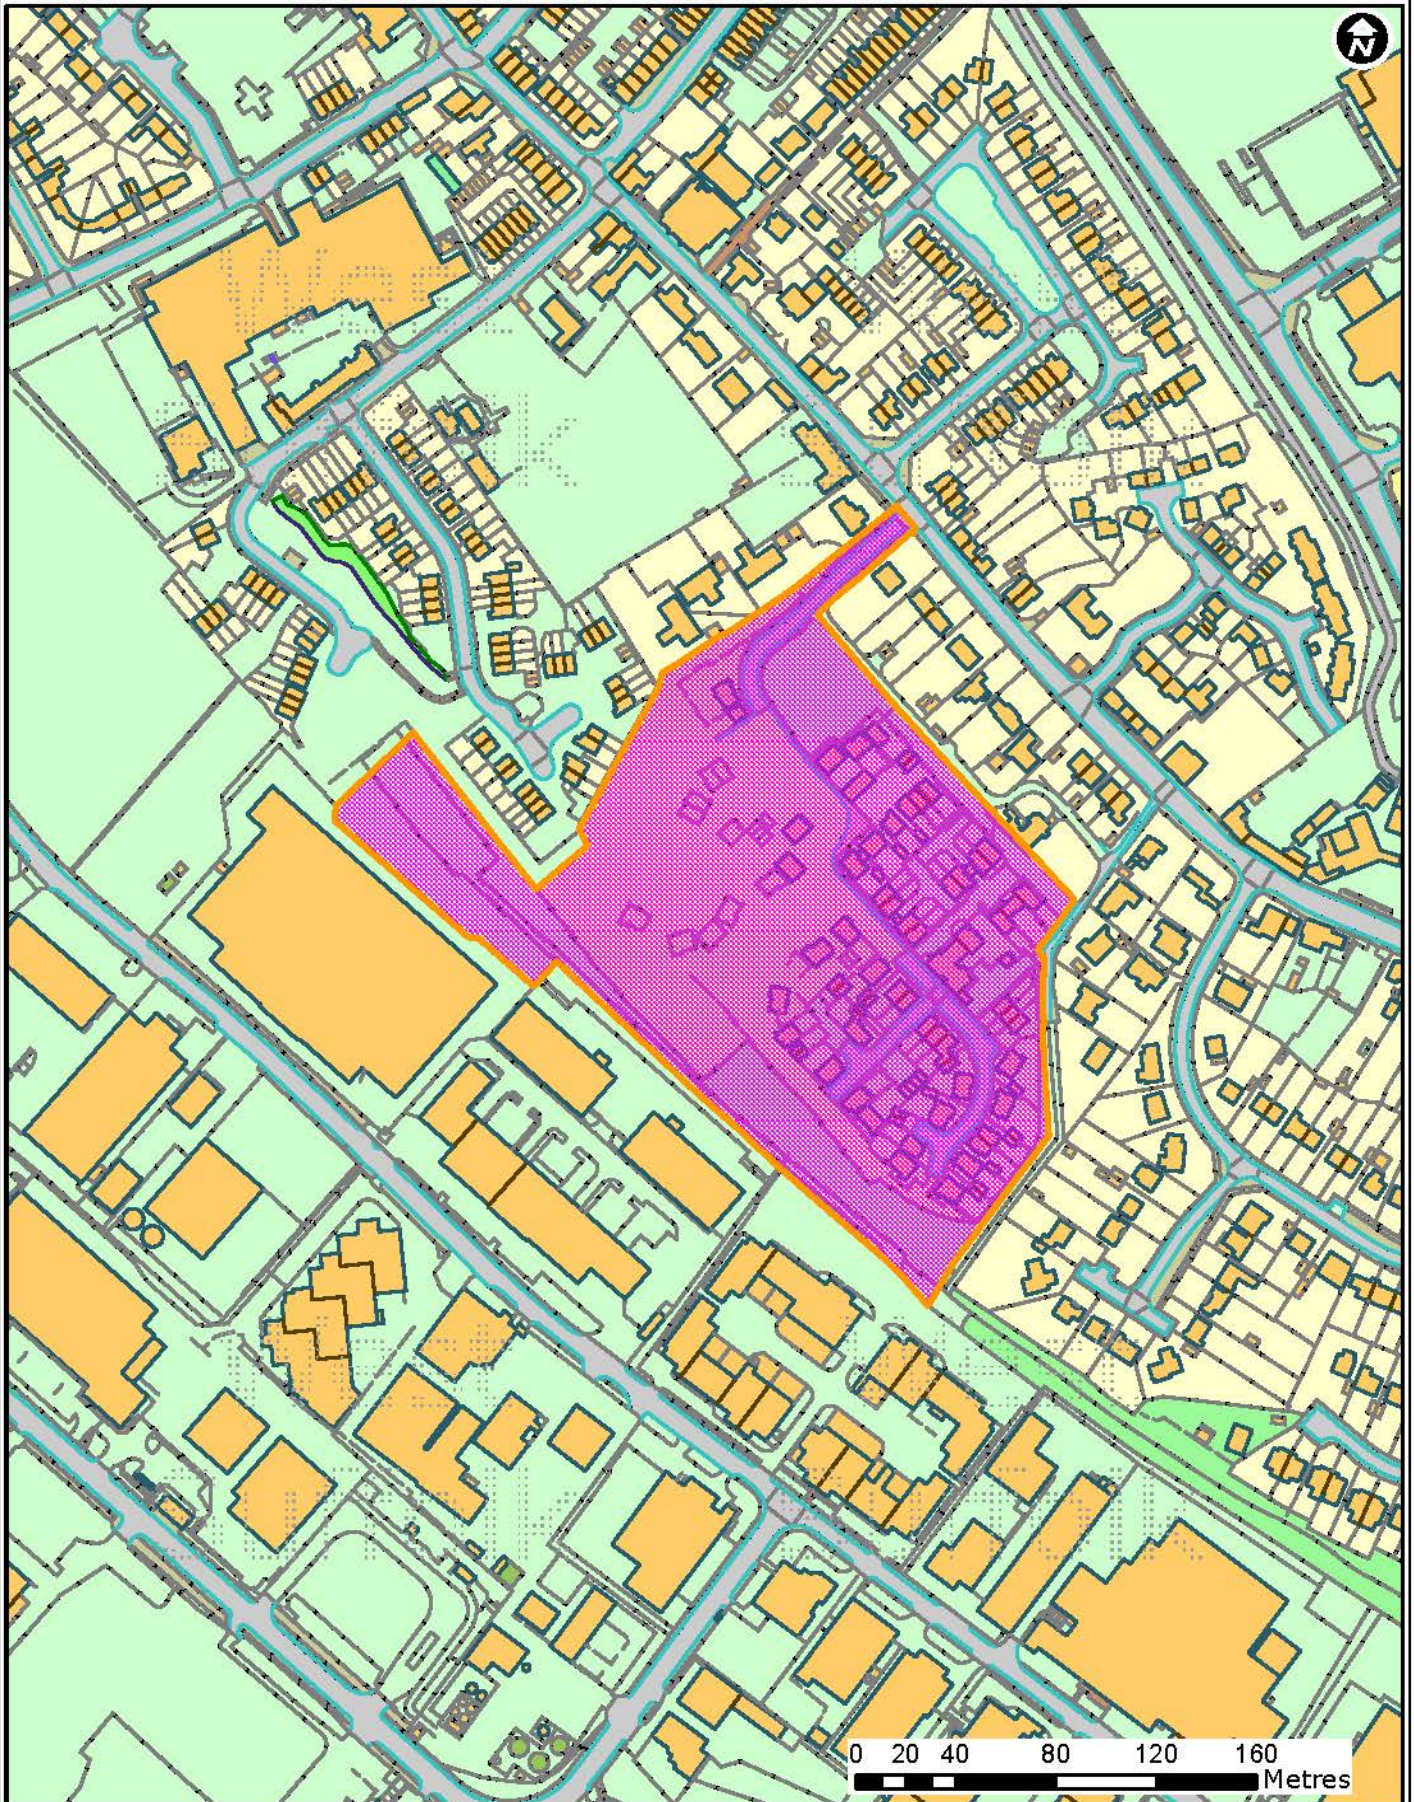

**DC/14/1361/VAR**

Land East of Hamlet Road, Haverhill

Forest Heath • St Edmundsbury

**West Suffolk**  
working together

© Crown Copyright and database rights 2015 Ordnance Survey 100019675/100023282. You are not permitted to copy, sub-license, distribute or sell any of this data to third parties in any form. Use of this data is subject to terms and conditions. See [www.westsuffolk.gov.uk/disclaimer.cfm](http://www.westsuffolk.gov.uk/disclaimer.cfm).

**Scale: 1:3,021**  
**Date: 20/07/2015**